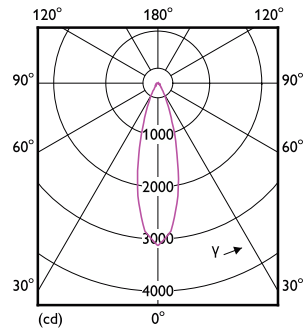

Light Distribution Diagram - LEDspot 70W AR111GU10 865 220-240V 30DND